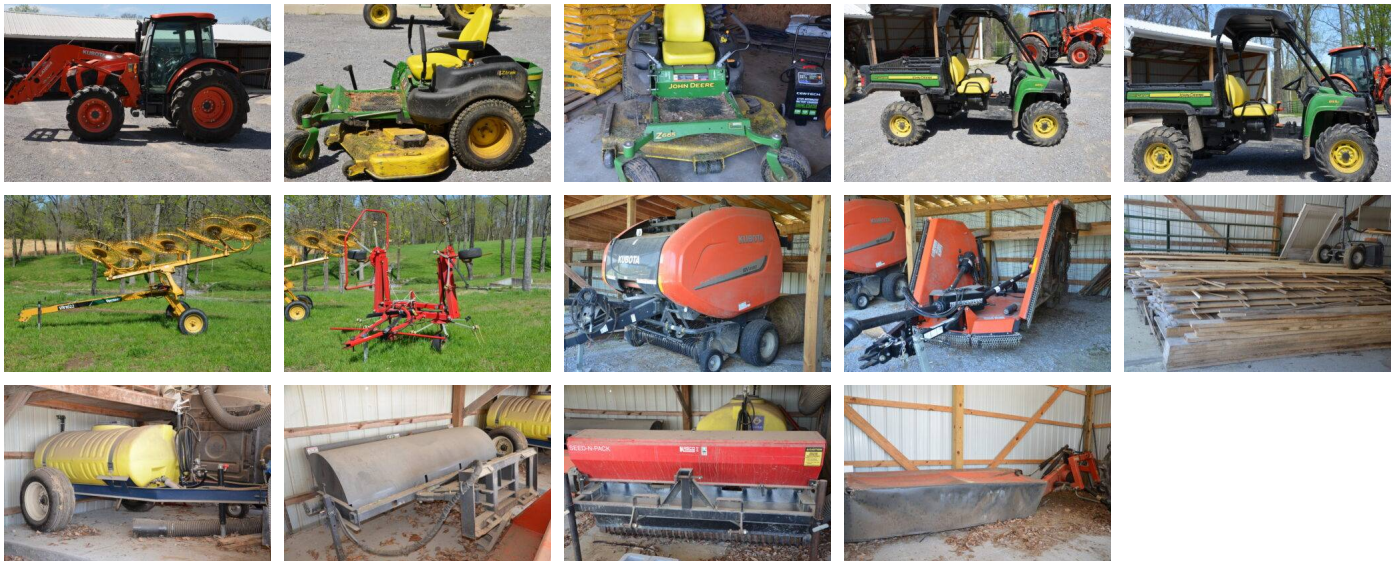

Auction Date	2021-05-15
Buyer's Agent Comp.	Call for Details
Address Street	204 Palmer Circle
Address City	Lebanon
Address State	TN

Address Zipcode	37090
County	Wilson
Property Status	Listed / Active
Auction Highlights	Farm Equipment Sale • Estate Auction Saturday May 15, 2021 @ 10am • 204 Palmer Circle Lebanon TN Tractors, Backhoes, Farm Equipment, Lawn & Garden Tools, Hand & Power Tools, Furniture, Glassware and much more!
Auction Time Start	10:00AM
Auction Type	absolute
Is Home	no