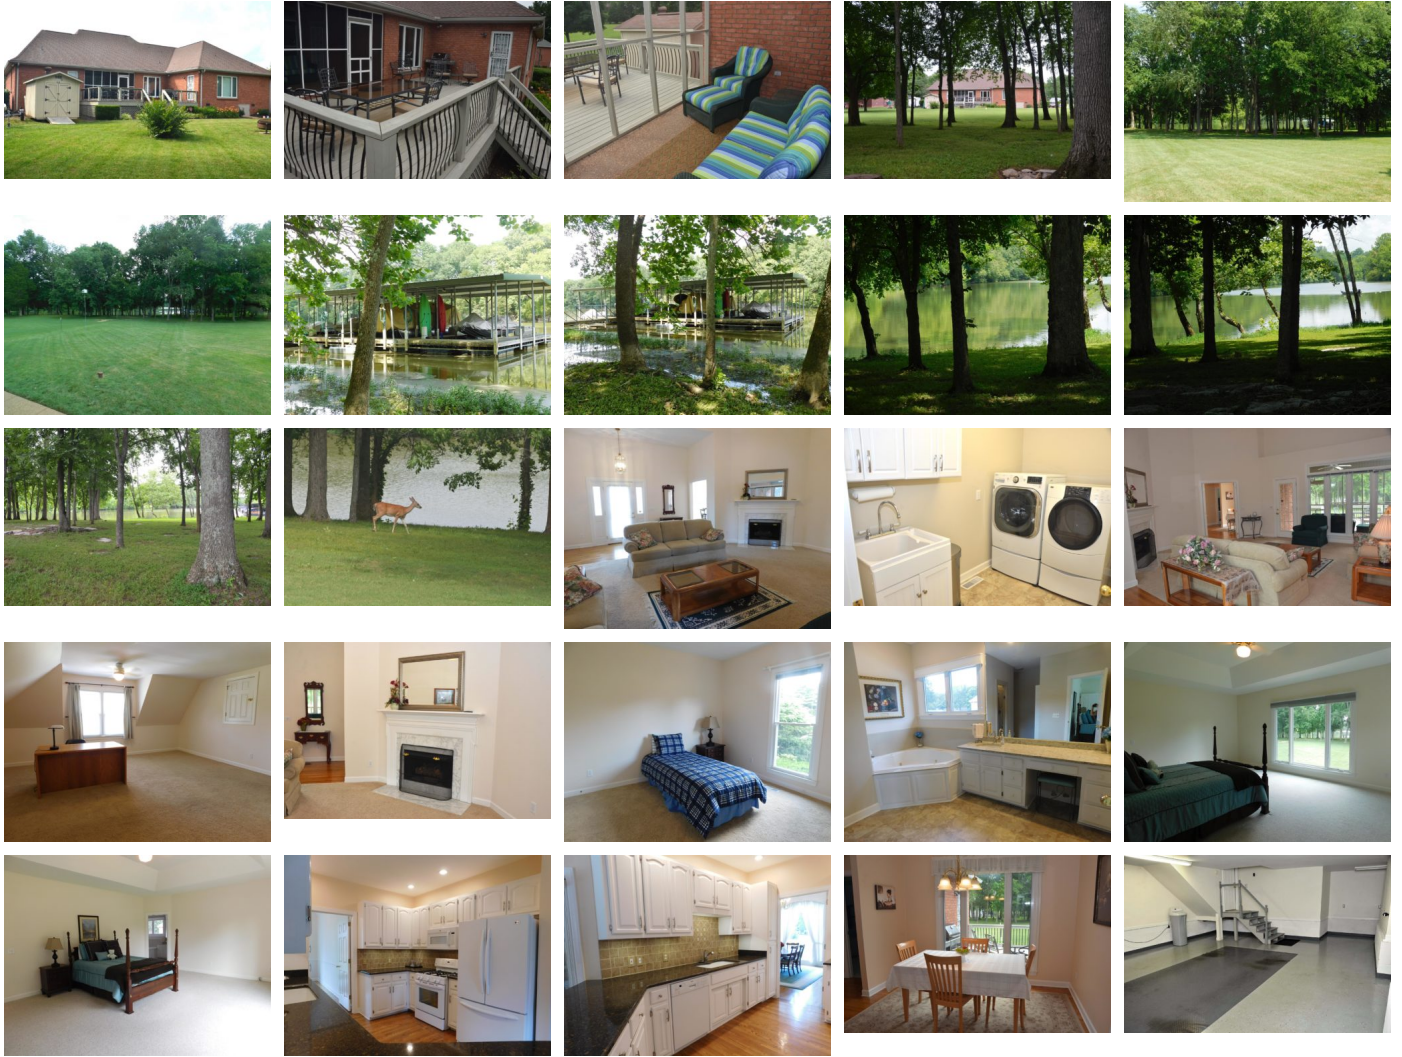

Local & Nearby Area Resources / Businesses

- **Restaurants:** 20+
- **Health / Medical:** 20+
- **Attractions / Things to Do:** 20+

- **Grocery:** 20+
- **Schools / Education:** 20+
- **Shopping:** 20+

Local area results found within 20mi - powered by Yelp.com & GreatSchools.org

Area Restaurants 20+

#	Name	Type	Distance	Phone	Rating
1	Body Kneads	Skin Care	3.48 mi	(615) 449-7880	17 Review(s) 4.5
2	1 China	Chinese	4.22 mi	(615) 965-2937	6 Review(s) 4.0
3	Snow White Drive In	American (Traditional)	4.3 mi	(615) 443-4299	85 Review(s) 4.0
4	Taco Bell	Mexican	4.46 mi	(615) 453-4225	5 Review(s) 3.0
5	Pizza Hut	Italian	4.48 mi	(615) 449-3875	6 Review(s) 3.5
6	Frankie's Cafe	Cafes	4.74 mi	(615) 449-3140	4 Review(s) 4.0
7	Dairy Queen Grill & Chill	Burgers	4.75 mi	(615) 239-3505	8 Review(s) 2.5
8	Arby's	Fast Food	4.87 mi	(615) 444-6044	6 Review(s) 3.0
9	Wendy's	Burgers	4.92 mi	(615) 444-2505	9 Review(s) 1.5
10	Cherokee Steak House & Marina	Seafood	4.95 mi	(615) 444-2783	64 Review(s) 3.5
11	Jimmy John's	Sandwiches	4.98 mi	(615) 784-4700	3 Review(s) 3.5
12	Honey Baked Ham Company	Meat Shops	4.98 mi	(615) 443-4267	8 Review(s) 3.5
13	McDonald's	Fast Food	5 mi	(615) 449-1833	11 Review(s) 1.0
14	Stroud's Barbeque	Barbeque	5.01 mi	(615) 444-6695	21 Review(s) 3.5
15	Krystal	Burgers	5.02 mi	(615) 444-7587	7 Review(s) 2.5
16	Papa Murphy's	Pizza	5.09 mi	(615) 444-9211	4 Review(s) 4.0
17	Mangos Mexican Restaurant	Mexican	5.09 mi	(615) 470-8289	48 Review(s) 3.5
18	China Wok	Chinese	5.09 mi	(615) 443-2266	14 Review(s) 2.5
19	Subway Restaurants	Sandwiches	5.1 mi	(615) 443-3400	4 Review(s) 3.0
20	Little Caesars Pizza	Pizza	5.2 mi	(615) 444-9969	5 Review(s) 4.0

Area Grocery 20+

#	Name	Type	Distance	Phone	Rating
1	Publix Super Markets	Grocery	4.24 mi	(615) 444-2581	8 Review(s) 3.5
2	Kroger	Grocery	5.12 mi	(615) 449-4631	6 Review(s) 3.5
3	H. G. Hill's Grocery Store	Grocery	5.34 mi		1 Review(s) 1.0
4	Al's Foodtown	Grocery	5.93 mi	(615) 449-8293	1 Review(s) 5.0
5	La Tienda Hispana	Grocery	6.87 mi	(615) 444-9859	7 Review(s) 4.5
6	ALDI	Grocery	7.55 mi	(855) 955-2534	3 Review(s) 4.5
7	Walmart Supercenter	Department Stores	7.62 mi	(615) 444-0471	17 Review(s) 2.0
8	Kroger	Grocery	8.49 mi	(615) 451-2803	6 Review(s) 2.5
9	Publix Super Markets	Grocery	8.61 mi	(615) 758-9830	2 Review(s) 5.0
10	Publix Super Markets	Grocery	8.62 mi	(615) 758-4200	13 Review(s) 4.0
11	Stagecoach General Store	Grocery	8.66 mi	(615) 452-0808	1 Review(s) 1.0
12	H.G. Hill Market	Grocery	8.72 mi	(615) 452-0122	2 Review(s) 3.0
13	Kroger	Grocery	8.74 mi	(615) 773-8700	5 Review(s) 3.0
14	Publix Super Markets	Grocery	8.79 mi	(615) 451-6285	8 Review(s) 5.0
15	ALDI	Grocery	8.81 mi	(855) 955-2534	3 Review(s) 4.5
16	Walmart Supercenter	Grocery	8.85 mi	(615) 452-8452	10 Review(s) 1.5
17	Houston Meat & Produce	Grocery	8.87 mi	(615) 758-7226	27 Review(s) 4.5
18	Rice's Country Ham Store	Grocery	9.53 mi	(615) 758-2362	6 Review(s) 4.5
19	Kroger Marketplace	Grocery	9.65 mi	(615) 230-3900	35 Review(s) 3.0
20	ALDI	Grocery	10.65 mi	(855) 955-2534	3 Review(s) 4.5

Area Health / Medical 20+