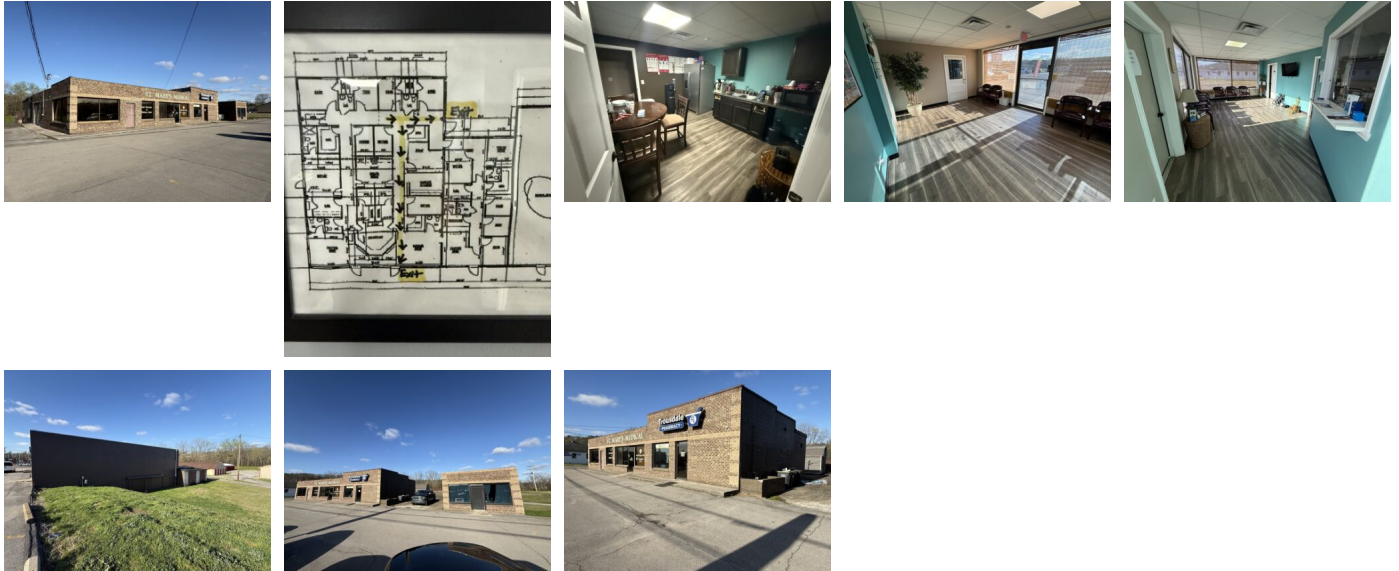

Local & Nearby Area Resources / Businesses

Restaurants: 20+

Health / Medical: 20+

Shopping: 20+

Grocery: 20+

Attractions / Things to Do: 20+

Local area results found within 20mi - powered by Yelp.com

Area Restaurants 20+

#	Name	Type	Distance	Phone	Rating
1	Mudlark Cafe	Sandwiches	0.1 mi	(615) 632-8671	3 Review(s) 4.3
2	Southern Restaurant	Restaurants	0.12 mi	(615) 680-3172	1 Review(s) 5.0
3	Farmers Harvest	Fruits & Veggies	0.16 mi	(615) 374-7991	14 Review(s) 4.3
4	The Bbq Shack	Barbeque	0.16 mi	(615) 581-2588	0 N/A
5	Dillehays Cafe	Food Trucks	0.17 mi	(615) 374-2069	3 Review(s) 5.0
6	Hartsville Taco Co	Mexican	0.2 mi	(615) 680-8003	37 Review(s) 3.7
7	The Ridge Coffeehouse	Coffee & Tea	0.21 mi	(662) 435-0984	1 Review(s) 3.0
8	Goose Creek Coffee	Breakfast & Brunch	0.22 mi	(615) 374-7145	2 Review(s) 5.0
9	Sonic Drive-In	Burgers	0.36 mi	(615) 374-2776	4 Review(s) 1.8