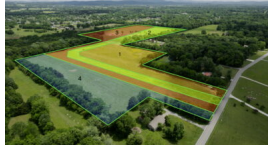

ABSOLUTE AUCTION Saturday June 3, 2023 10:00 AM
LOVERS LANE, LEBANON, TN 37087
34+ BEAUTIFUL ACRES SELLING IN 4 ESTATE TRACTS

34+ Beautiful Acres selling in 4 Estate Tracts. Ranging in size from 3.09 - 12.39 Acres. City Water Available. Well Tested Septic Approved. Several are dated and connected to the built homes, no mobile or modular homes. Perfect for your Homestead or Blandishment. Excellent Building Sites. Land Lays Level to Gentle Rolling. Open Fields and Wooded Areas with plenty of room for children and pets to roam, horses, cattle and other livestock. Conveniently located close to Historic Lebanon Square, Shopping, Restaurants, and easy access to I-40 and I-840.

PRIME BUILDING TRACTS
BEAUTIFUL LEVEL LAND • OPEN FIELDS • MATURE TREES

Tract 1: 6.67 Acres, Beautiful Building Site   Tract 3: 12.39 Acres, Breathtaking Building Site
Tract 2: 9.95 Acres, Breathtaking Building Site   Tract 4: 3.09 Acres, Beautiful Building Site

Call Jay White at 615-504-0903 or Ricky Thorne at 615-347-4285 For Further Information

Part of the George Eatherly Estate

AGEE & JOHNSON REALTY AND AUCTION, INC. **615.444.0909**
www.AgeeAndJohnson.com