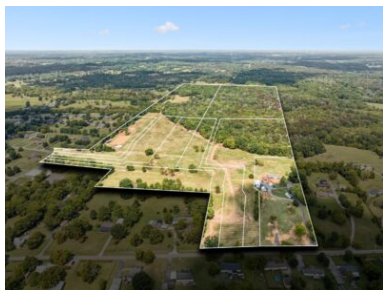

0 Beckwith Rd

Mount Juliet, TN 37122

SqFt: 0

Lot: **6.0 Acre(s)**

\$0

\$0.00 / SqFt

Listed On: **October 04, 2025**

MLS # **2996635**

SOLD!

About 0 Beckwith Rd

*** SELLING AT ABSOLUTE AUCTION Saturday October 4, 2025 @ 10am***
This is Tract 3-6.00 Acres of 87.15 Acres selling in 7 estate tracts ranging in size from 5.01 - 27.03 acres. Tracts 1-4 Front Beckwith Rd, Tracts 5-7 Front Quarry Rd. Close proximity to both Mt. Juliet & Lebanon. 15 miles to Nashville International Airport. Very seldom does property of this caliber come available at absolute auction! Utility water available. Soils tested & septic approved. Land open for inspection.