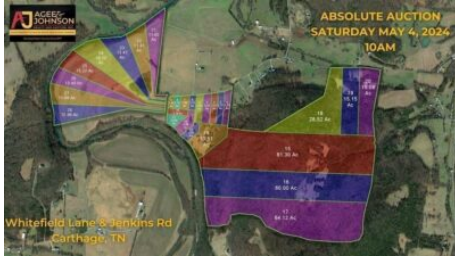

0 Whitefield Lane

Carthage, TN 37030

SqFt: 0

Lot: 13.0 Acre(s)

$0

$0.00 / SqFt

Listed On: **April 23, 2024**

MLS # **2646339**

SOLD!