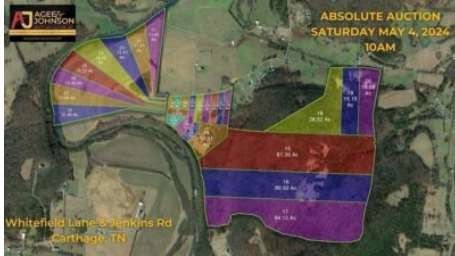

0 Whitefield Lane

Carthage, TN 37030

SqFt: 0

Lot: 16.7 Acre(s)

$0

$0.00 / SqFt

Listed On: **April 23, 2024**

MLS # 2646330

SOLD!