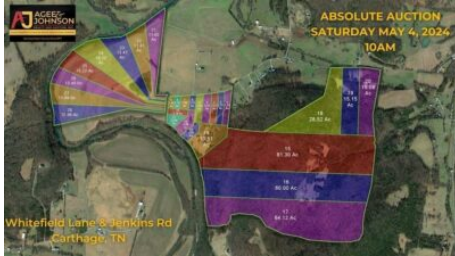

0 Whitefield Lane

Carthage, TN 37030

SqFt: 0

Lot: 13.5 Acre(s)

$0

$0.00 / SqFt

Listed On: **April 23, 2024**

MLS # **2646322**

SOLD!