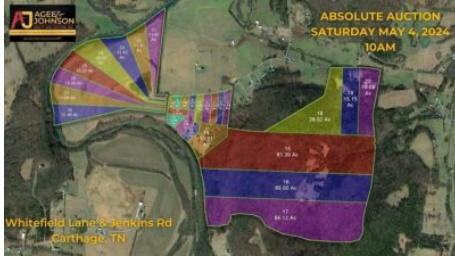

0 Whitefield Lane

Carthage, TN 37030

SqFt: 0

Lot: 11.6 Acre(s)

$0

$0.00 / SqFt

Listed On: **April 23, 2024**

MLS # **2646314**

SOLD!