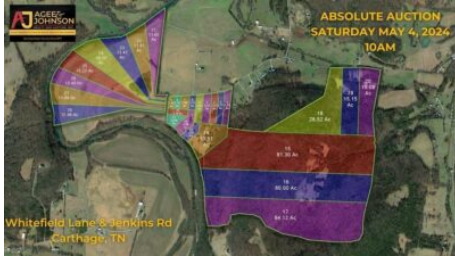

0 Whitefield Lane

Carthage, TN 37030

SqFt: 0

Lot: 11.4 Acre(s)

$0

$0.00 / SqFt

Listed On: **April 23, 2024**

MLS # **2646319**

SOLD!