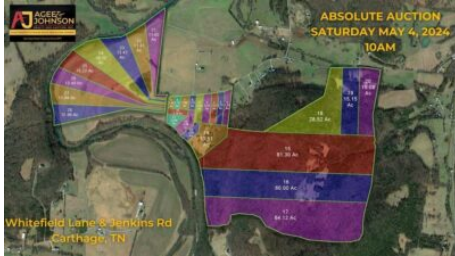

0 Whitefield Lane

Carthage, TN 37030

SqFt: 0

Lot: 64.1 Acre(s)

$0

$0.00 / SqFt

Listed On: **April 23, 2024**

MLS # 2646309

SOLD!