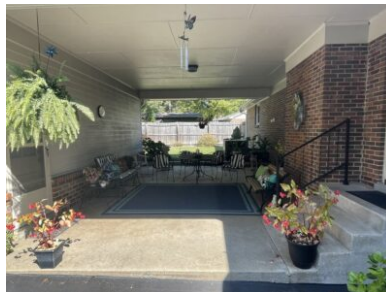

2300 Raspberry Ln

Lebanon, TN 37087

Beds: **3.00** / Baths: **2.00**

SqFt: **1,404**

Lot: **1.8 Acre(s)**

$349,900

$249.22 / SqFt

Listed On: **September 29, 2021**

Year Built: **1977**

MLS # **2295480**

SOLD!

Listed By (Agent):

Hayden White

Phone (Office): 615-444-0909

Phone (Cell): 615-587-1152

Email: jhwhite@realtracs.com

Website:

<http://haydenwhiterealtor.com/>

About 2300 Raspberry Ln

Beautiful Large Lot with a One Owner Ranch Brick Home in Kon Tiki Subdivision. This home includes 3 bedrooms and 2 full baths, living room, a dining room / kitchen combination with a single car garage, through the backdoor you have a covered patio attached to a 2 car garage. Great Opportunity to live in Kon Tiki!

Local & Nearby Area Resources / Businesses

Restaurants: 20+

Grocery: 20+

Health / Medical: 20+

Attractions / Things to Do: 20+

Shopping: 20+

Local area results found within 20mi - powered by Yelp.com